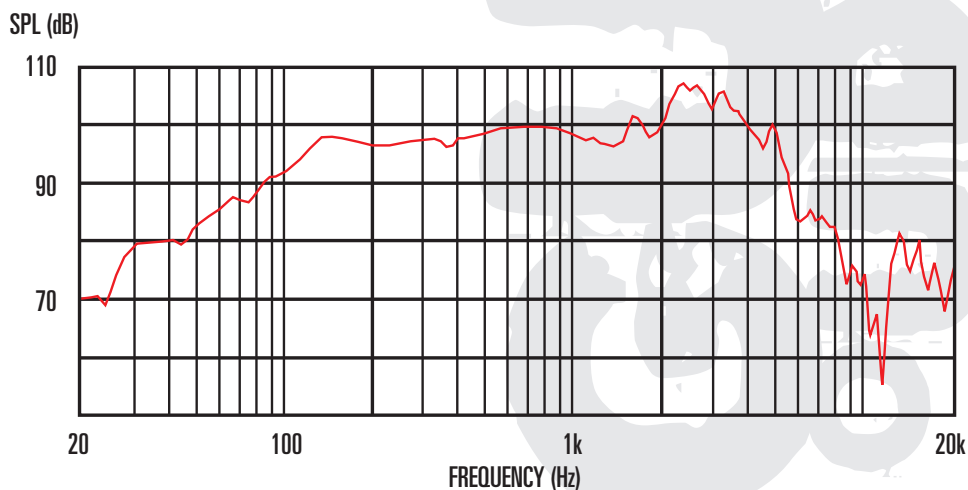

CELESTION
GUITAR
LOUDSPEAKERS

SEVENTY 80

One of our best selling speakers, the Seventy 80 delivers a full sound with plenty of top end punch.

Solid bass and midrange are also welcome in this competitively-priced all-rounder that's particularly well suited to use in 4x12 cabinets. If you thought you couldn't afford genuine Celestion tone, it's time to check out the Seventy 80.

8Ω FREQUENCY RESPONSE

GENERAL SPECIFICATIONS

Nominal diameter	12", 305mm
Power rating	80W
Nominal impedance	8Ω & 16Ω
Sensitivity	98dB
Chassis type	Pressed steel
Voice coil diameter	1.75", 44.5mm
Voice coil material	Round copper
Magnet type	Ceramic
Magnet weight	31oz, 0.88kg
Frequency range	80-5000Hz
Resonance frequency, Fs	85Hz
DC resistance, Re	6.1Ω & 11.78Ω

MOUNTING INFORMATION

Diameter	12.2", 309mm
Overall depth	4.7", 119mm
Magnet structure diameter	5.3", 134mm
Cut-out diameter	11.1", 283mm
Mounting slot dimensions	0.31", 7.9mm Ø
Number of mounting slots	4
Mounting slot PCD	11.7", 297mm
Unit weight	6.8lb, 3.1kg